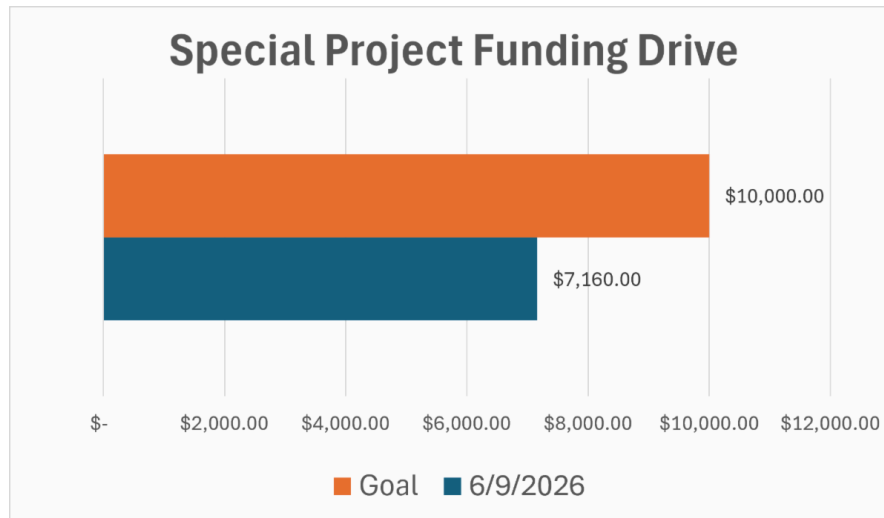

If you have questions, please talk with Su Erickson.

Over half way to goal

Thank you to everyone who has contributed to our special funding drive to replenish our reserve funds. **As of June 9, we've received $7,160 in donations.**

To contribute, stop at the welcome table after service and select a square from the "donation" board that reflects the amount you wish to contribute to help pay for the special projects.

1. You can mark your envelopes with "Special Projects"
2. Write "Special Projects" on the memo line of your check
3. If you wish to send electronically via Zelle, contact the office or the finance team for instructions.
4. You can also go to the **"Giving" page** on our web site, click on "Give Now", and select special projects to use credit card, debit card, or an EFT transfer from your bank.

For more information, talk with Ann Bruce, Stewardship.

Sunday School is on Summer Break

CELC Sunday School is not meeting for the summer. It is scheduled to resume August 23.

The CELC Youth are still collecting items for the Homeless Youth Connection program. Donations welcome through the end of June.